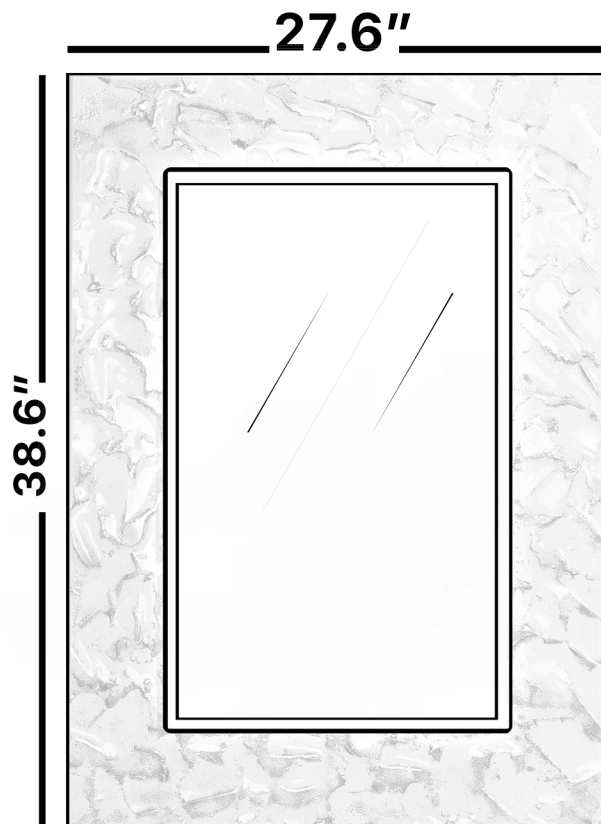

ARTISTIC

Model: Artistic Single

Category: Mirror

Material: Crystal

Dimensions: 38.6"(L) x 27.6"(H)

Description: Luxury LED lighted crystal bathroom mirror in white and silver finish

*Numbers are in inches